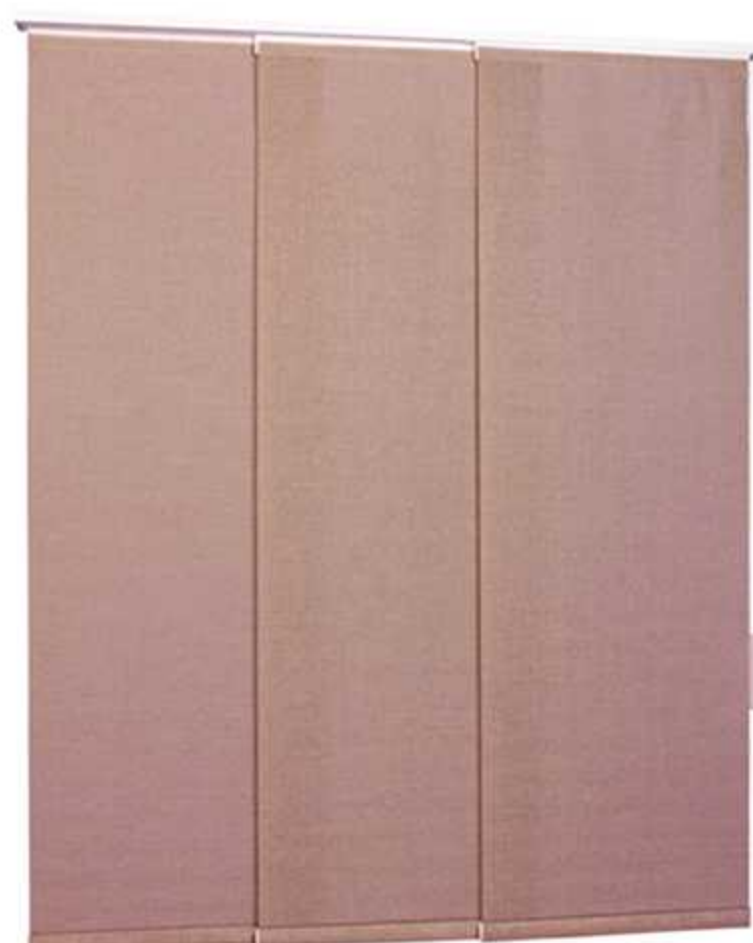

Available in 3 colours;
Latte, Espresso & Cappuccino.

The Manhattan range is available as a Roller blind, Roman blind, Sliding Panel & the Vertical blind.

REFLECT YOUR STYLE

manhattan Range

Roller Blind

Sliding Panel

Roman Blind

Vertical Blind

Key Benefits:

- Designed for the contemporary home.
- Available in 3 colours; latté, espresso & cappuccino.
- Fabric widths up to 2000mm allowing flexibility.
- Manhattan fabric available for Sliding Panel, Roller Blind, Roman Blind & the Vertical Blind.
- Easy to maintain.