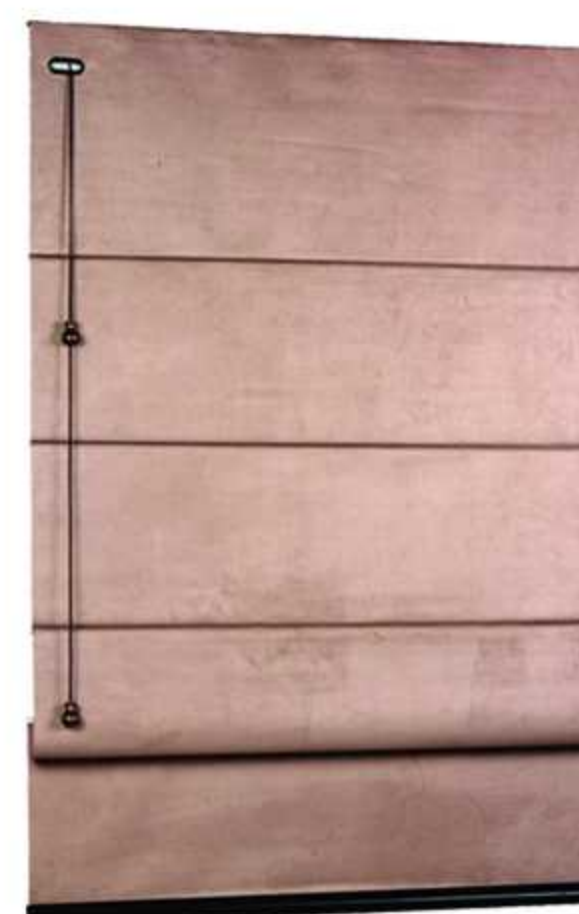

Available in 3 colours;
Latte, Espresso & Cappuccino.

The Manhattan range is available as a Roller blind, Roman blind, Sliding Panel & the Vertical blind.

REFLECT YOUR STYLE

manhattan Range

Roller Blind

Sliding Panel

Roman Blind

Vertical Blind

Key Benefits:

- Designed for the contemporary home.
- Available in 3 colours; latté, espresso & cappuccino.
- Fabric widths up to 2000mm allowing flexibility.
- Manhattan fabric available for Sliding Panel, Roller Blind, Roman Blind & the Vertical Blind.
- Easy to maintain.